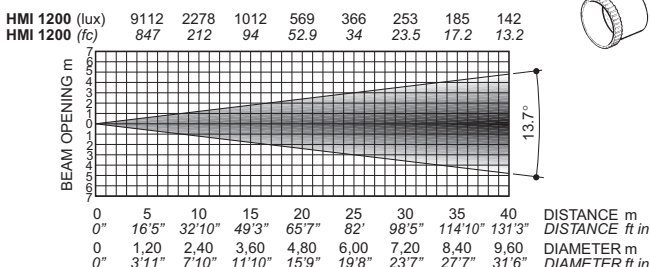

**Objective 1:2,5/250 - Standard dotation**

**Objective 1:2,5/250 - with built in wide-angle**  
*Available on request*

**Objective 1:2,5/250 - With FROST**

**Objective 1:2,5/250 with built in wide-angle and with FROST**

**Objective 1:3,3/300 - Available on request**

**Objective 1:3,3/300 - with built in wide-angle**  
*Available on request*

**Objective 1:3,3/300 - With FROST**

**Objective 1:3,3/300 with built in wide-angle and with FROST**