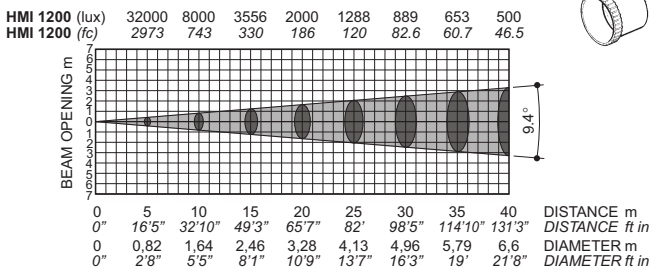

**Objective 1:2,5/250 - Standard dotation**

**Objective 1:2,5/250 - with built in wide-angle**  
*Available on request*

**Objective 1:2,5/250 - With FROST**

**Objective 1:2,5/250 with built in wide-angle and with FROST**

**Objective 1:3,3/300 - Available on request**

**Objective 1:3,3/300 - with built in wide-angle**  
*Available on request*

**Objective 1:3,3/300 - With FROST**

**Objective 1:3,3/300 with built in wide-angle and with FROST**