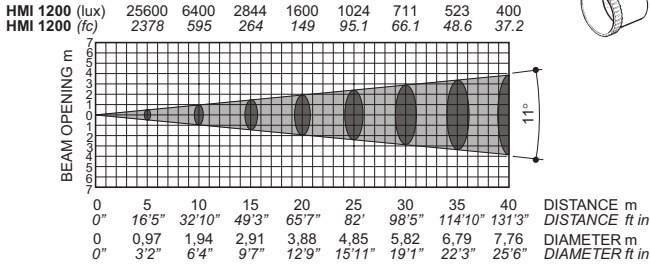

# GOLDEN SCAN 4

HMI 1200

PROFESSIONAL SHOW LIGHTING

**DIAGRAMMI DEI FASCI LUMINOSI E VALORI DI ILLUMINAMENTO**  
**GRAPHS SHOWING BEAM DATA AND ILLUMINATION VALUES**  
**DIAGRAMMES DES FAISCEAUX LUMINEUX ET DES VALEURS D'ÉCLAIRAGE**  
**LICHTKEGELDIAGRAMME UND BELEUCHTUNGSWERTE**  
**DIAGRAMAS DE LOS HACES LUMINOSOS Y VALORES DE LUMINANCIA**

**Objective 1:2,5/250 - Standard dotation**

**Objective 1:2,5/250 - with built in wide-angle**  
*Available on request*

**Objective 1:2,5/250 - With FROST**

**Objective 1:2,5/250 with built in wide-angle and with FROST**

**Objective 1:3,3/300 - Available on request**

**Objective 1:3,3/300 - with built in wide-angle**  
*Available on request*

**Objective 1:3,3/300 - With FROST**

**Objective 1:3,3/300 with built in wide-angle and with FROST**