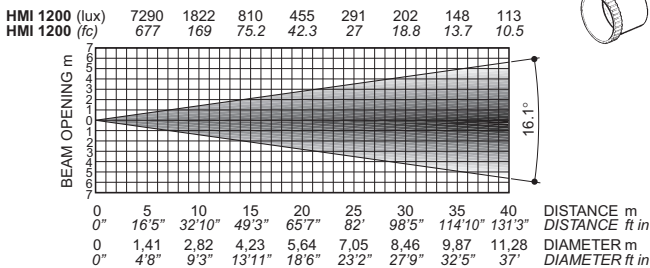

# GOLDEN SCAN 4

HMI 1200

PROFESSIONAL SHOW LIGHTING

**DIAGRAMMI DEI FASCI LUMINOSI E VALORI DI ILLUMINAMENTO**  
**GRAPHS SHOWING BEAM DATA AND ILLUMINATION VALUES**  
**DIAGRAMMES DES FAISCEAUX LUMINEUX ET DES VALEURS D'ÉCLAIRAGE**  
**LICHTKEGELDIAGRAMME UND BELEUCHTUNGSWERTE**  
**DIAGRAMAS DE LOS HACES LUMINOSOS Y VALORES DE LUMINANCIA**

**Objective 1:2,5/250 - Standard dotation**

**Objective 1:2,5/250 - with built in wide-angle**  
*Available on request*

**Objective 1:2,5/250 - With FROST**

**Objective 1:2,5/250 with built in wide-angle and with FROST**

**Objective 1:3,3/300 - Available on request**

**Objective 1:3,3/300 - with built in wide-angle**  
*Available on request*

**Objective 1:3,3/300 - With FROST**

**Objective 1:3,3/300 with built in wide-angle and with FROST**