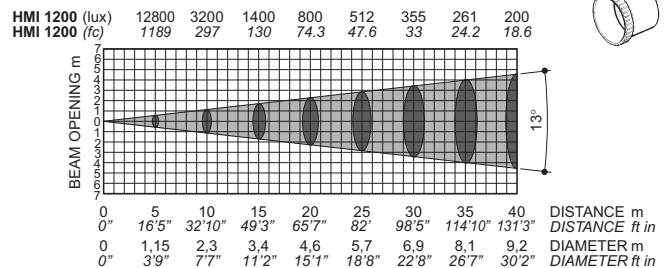

**Objective 1:2,5/250 - Standard dotation**

**Objective 1:2,5/250 - with built in wide-angle**  
*Available on request*

**Objective 1:2,5/250 - With FROST**

**Objective 1:2,5/250 with built in wide-angle and with FROST**

**Objective 1:3,3/300 - Available on request**

**Objective 1:3,3/300 - with built in wide-angle**  
*Available on request*

**Objective 1:3,3/300 - With FROST**

**Objective 1:3,3/300 with built in wide-angle and with FROST**