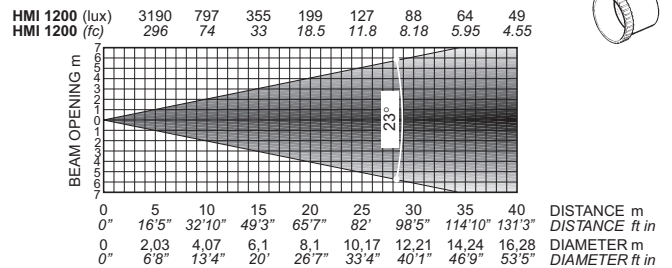

**Objective 1:2,5/250 - Standard dotation**

**Objective 1:2,5/250 - with built in wide-angle**  
*Available on request*

**Objective 1:2,5/250 - With FROST**

**Objective 1:2,5/250 with built in wide-angle and with FROST**

**Objective 1:3,3/300 - Available on request**

**Objective 1:3,3/300 - with built in wide-angle**  
*Available on request*

**Objective 1:3,3/300 - With FROST**

**Objective 1:3,3/300 with built in wide-angle and with FROST**