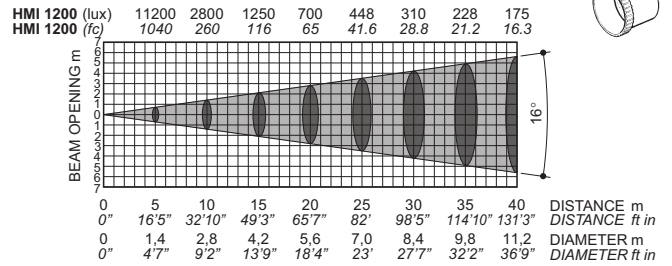

# GOLDEN SCAN 4

HMI 1200

PROFESSIONAL SHOW LIGHTING

**DIAGRAMMI DEI FASCI LUMINOSI E VALORI DI ILLUMINAMENTO**  
**GRAPHS SHOWING BEAM DATA AND ILLUMINATION VALUES**  
**DIAGRAMMES DES FAISCEAUX LUMINEUX ET DES VALEURS D'ÉCLAIRAGE**  
**LICHTKEGELDIAGRAMME UND BELEUCHTUNGSWERTE**  
**DIAGRAMAS DE LOS HACES LUMINOSOS Y VALORES DE LUMINANCIA**

**Objective 1:2,5/250 - Standard dotation**

**Objective 1:2,5/250 - with built in wide-angle**  
*Available on request*

**Objective 1:2,5/250 - With FROST**

**Objective 1:2,5/250 with built in wide-angle and with FROST**

**Objective 1:3,3/300 - Available on request**

**Objective 1:3,3/300 - with built in wide-angle**  
*Available on request*

**Objective 1:3,3/300 - With FROST**

**Objective 1:3,3/300 with built in wide-angle and with FROST**