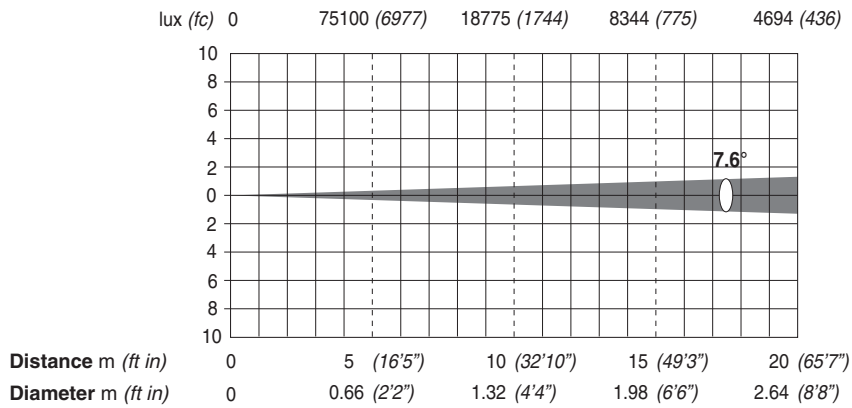

ALPHA SPOT QWO 800

FULL POWER

Minimum Zoom (11°)

Minimum Zoom with Frost (12,6°)

Maximum Zoom (54,9°)

ALPHA SPOT QWO 800

Maximum Zoom with Frost (54,9°)

Minimum Zoom in extra-run (7,6°)

Minimum Zoom in extra-run with Frost (10,1°)

ALPHA SPOT QWO 800

HALF POWER

Minimum Zoom (11°)

Minimum Zoom with Frost (12,6°)

Maximum Zoom (54,9°)

ALPHA SPOT QWO 800

Maximum Zoom with Frost (54,9°)

Minimum Zoom in extra-run (7,6°)

Minimum Zoom in extra-run with Frost (10,1°)