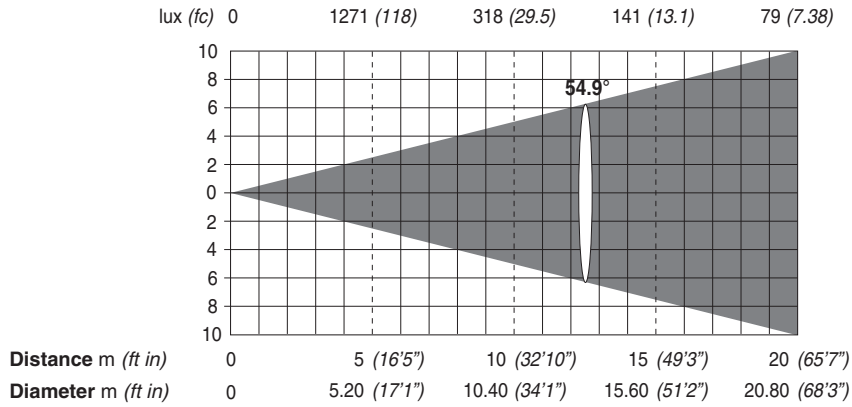

ALPHA SPOT QWO 800

FULL POWER

Minimum Zoom (11°)

Minimum Zoom with Frost (12,6°)

Maximum Zoom (54,9°)

ALPHA SPOT QWO 800

Maximum Zoom with Frost (54,9°)

Minimum Zoom in extra-run (7,6°)

Minimum Zoom in extra-run with Frost (10,1°)

ALPHA SPOT QWO 800

HALF POWER

Minimum Zoom (11°)

Minimum Zoom with Frost (12,6°)

Maximum Zoom (54,9°)

ALPHA SPOT QWO 800

Maximum Zoom with Frost (54,9°)

Minimum Zoom in extra-run (7,6°)

Minimum Zoom in extra-run with Frost (10,1°)