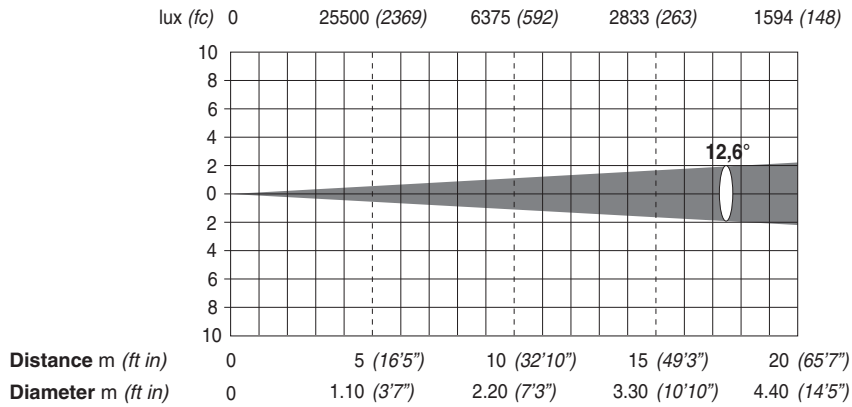

ALPHA SPOT QWO 800

FULL POWER

Minimum Zoom (11°)

Minimum Zoom with Frost (12,6°)

Maximum Zoom (54,9°)

ALPHA SPOT QWO 800

Maximum Zoom with Frost (54,9°)

Minimum Zoom in extra-run (7,6°)

Minimum Zoom in extra-run with Frost (10,1°)

ALPHA SPOT QWO 800

HALF POWER

Minimum Zoom (11°)

Minimum Zoom with Frost (12,6°)

Maximum Zoom (54,9°)

ALPHA SPOT QWO 800

Maximum Zoom with Frost (54,9°)

Minimum Zoom in extra-run (7,6°)

Minimum Zoom in extra-run with Frost (10,1°)