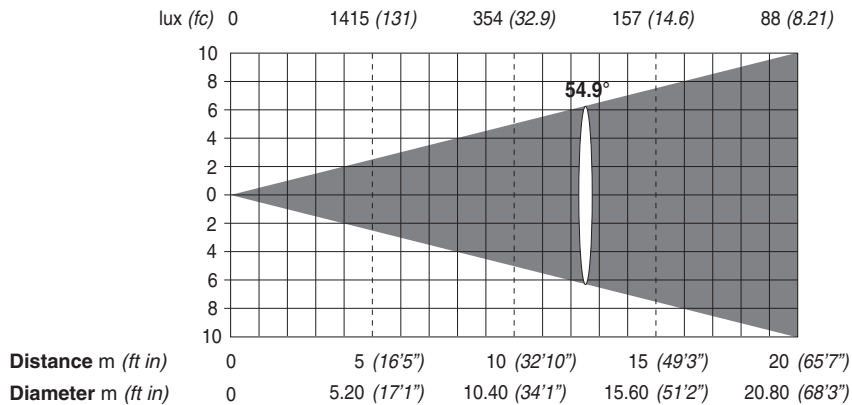

ALPHA SPOT QWO 800

FULL POWER

Minimum Zoom (11°)

Minimum Zoom with Frost (12,6°)

Maximum Zoom (54,9°)

ALPHA SPOT QWO 800

Maximum Zoom with Frost (54,9°)

Minimum Zoom in extra-run (7,6°)

Minimum Zoom in extra-run with Frost (10,1°)

ALPHA SPOT QWO 800

HALF POWER

Minimum Zoom (11°)

Minimum Zoom with Frost (12,6°)

Maximum Zoom (54,9°)

ALPHA SPOT QWO 800

Maximum Zoom with Frost (54,9°)

Minimum Zoom in extra-run (7,6°)

Minimum Zoom in extra-run with Frost (10,1°)