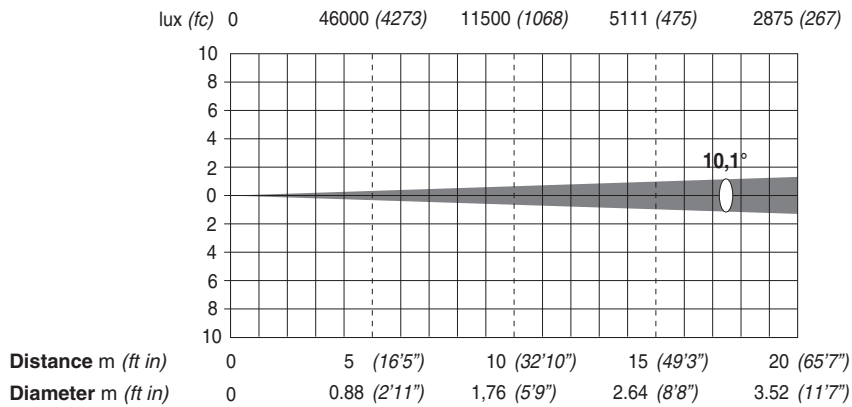

ALPHA SPOT QWO 800

FULL POWER

Minimum Zoom (11°)

Minimum Zoom with Frost (12,6°)

Maximum Zoom (54,9°)

ALPHA SPOT QWO 800

Maximum Zoom with Frost (54,9°)

Minimum Zoom in extra-run (7,6°)

Minimum Zoom in extra-run with Frost (10,1°)

ALPHA SPOT QWO 800

HALF POWER

Minimum Zoom (11°)

Minimum Zoom with Frost (12,6°)

Maximum Zoom (54,9°)

ALPHA SPOT QWO 800

Maximum Zoom with Frost (54,9°)

Minimum Zoom in extra-run (7,6°)

Minimum Zoom in extra-run with Frost (10,1°)