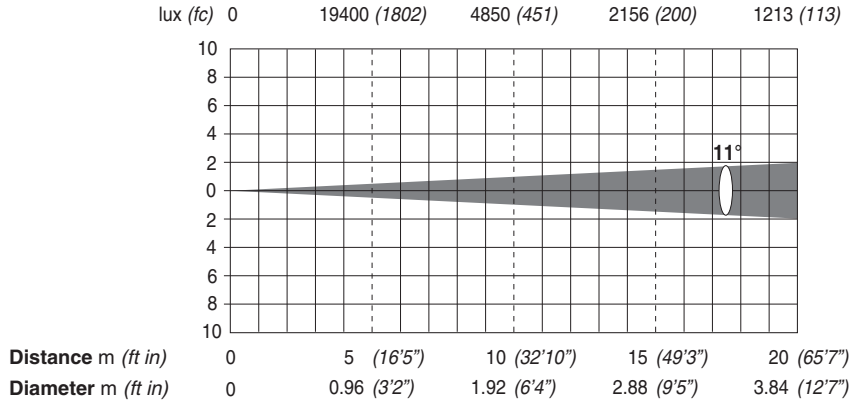

ALPHA SPOT QWO 800

FULL POWER

Minimum Zoom (11°)

Minimum Zoom with Frost (12,6°)

Maximum Zoom (54,9°)

ALPHA SPOT QWO 800

Maximum Zoom with Frost (54,9°)

Minimum Zoom in extra-run (7,6°)

Minimum Zoom in extra-run with Frost (10,1°)

ALPHA SPOT QWO 800

HALF POWER

Minimum Zoom (11°)

Minimum Zoom with Frost (12,6°)

Maximum Zoom (54,9°)

ALPHA SPOT QWO 800

Maximum Zoom with Frost (54,9°)

Minimum Zoom in extra-run (7,6°)

Minimum Zoom in extra-run with Frost (10,1°)