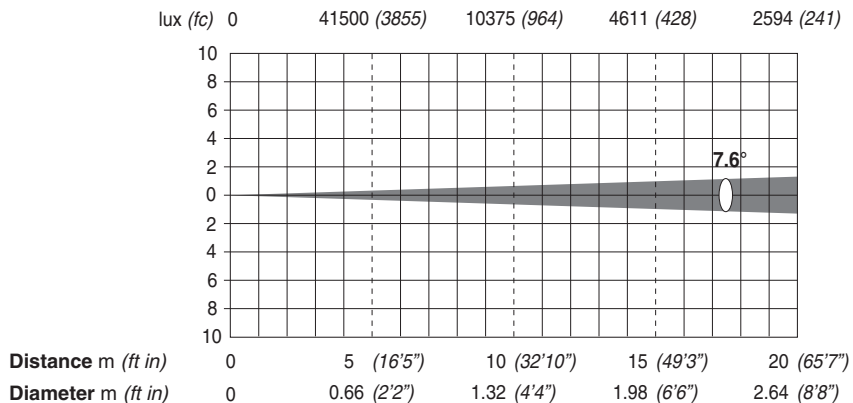

ALPHA SPOT QWO 800

FULL POWER

Minimum Zoom (11°)

Minimum Zoom with Frost (12,6°)

Maximum Zoom (54,9°)

ALPHA SPOT QWO 800

Maximum Zoom with Frost (54,9°)

Minimum Zoom in extra-run (7,6°)

Minimum Zoom in extra-run with Frost (10,1°)

ALPHA SPOT QWO 800

HALF POWER

Minimum Zoom (11°)

Minimum Zoom with Frost (12,6°)

Maximum Zoom (54,9°)

ALPHA SPOT QWO 800

Maximum Zoom with Frost (54,9°)

Minimum Zoom in extra-run (7,6°)

Minimum Zoom in extra-run with Frost (10,1°)