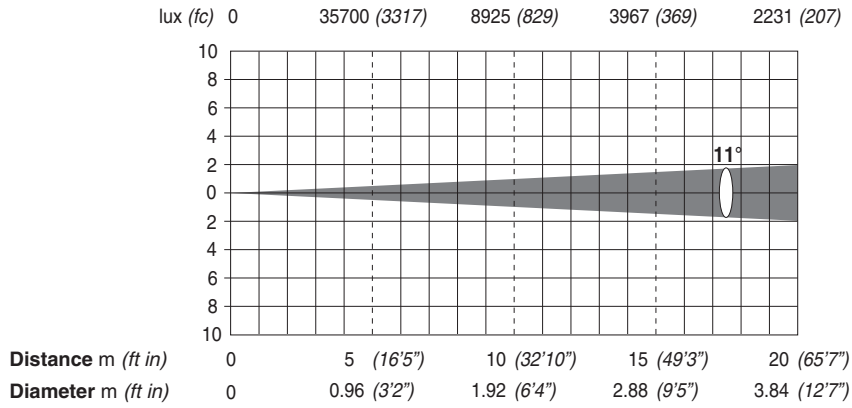

ALPHA SPOT QWO 800

FULL POWER

Minimum Zoom (11°)

Minimum Zoom with Frost (12,6°)

Maximum Zoom (54,9°)

ALPHA SPOT QWO 800

Maximum Zoom with Frost (54,9°)

Minimum Zoom in extra-run (7,6°)

Minimum Zoom in extra-run with Frost (10,1°)

ALPHA SPOT QWO 800

HALF POWER

Minimum Zoom (11°)

Minimum Zoom with Frost (12,6°)

Maximum Zoom (54,9°)

ALPHA SPOT QWO 800

Maximum Zoom with Frost (54,9°)

Minimum Zoom in extra-run (7,6°)

Minimum Zoom in extra-run with Frost (10,1°)