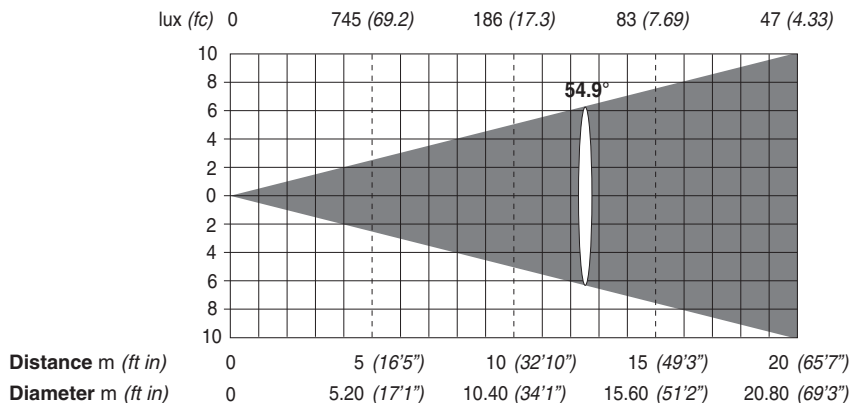

ALPHA SPOT QWO 800

FULL POWER

Minimum Zoom (11°)

Minimum Zoom with Frost (12,6°)

Maximum Zoom (54,9°)

ALPHA SPOT QWO 800

Maximum Zoom with Frost (54,9°)

Minimum Zoom in extra-run (7,6°)

Minimum Zoom in extra-run with Frost (10,1°)

ALPHA SPOT QWO 800

HALF POWER

Minimum Zoom (11°)

Minimum Zoom with Frost (12,6°)

Maximum Zoom (54,9°)

ALPHA SPOT QWO 800

Maximum Zoom with Frost (54,9°)

Minimum Zoom in extra-run (7,6°)

Minimum Zoom in extra-run with Frost (10,1°)