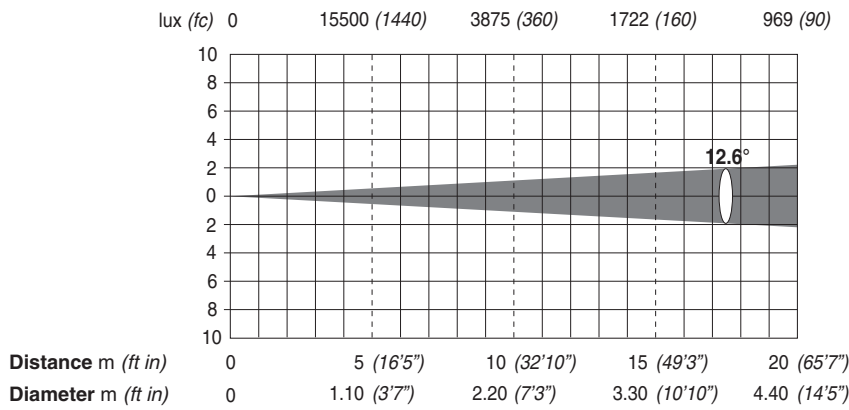

ALPHA SPOT QWO 800

FULL POWER

Minimum Zoom (11°)

Minimum Zoom with Frost (12,6°)

Maximum Zoom (54,9°)

ALPHA SPOT QWO 800

Maximum Zoom with Frost (54,9°)

Minimum Zoom in extra-run (7,6°)

Minimum Zoom in extra-run with Frost (10,1°)

ALPHA SPOT QWO 800

HALF POWER

Minimum Zoom (11°)

Minimum Zoom with Frost (12,6°)

Maximum Zoom (54,9°)

ALPHA SPOT QWO 800

Maximum Zoom with Frost (54,9°)

Minimum Zoom in extra-run (7,6°)

Minimum Zoom in extra-run with Frost (10,1°)