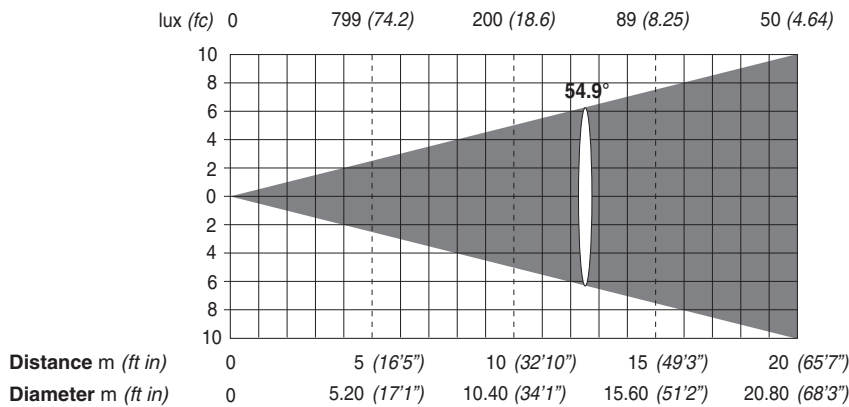

ALPHA SPOT QWO 800

FULL POWER

Minimum Zoom (11°)

Minimum Zoom with Frost (12,6°)

Maximum Zoom (54,9°)

ALPHA SPOT QWO 800

Maximum Zoom with Frost (54,9°)

Minimum Zoom in extra-run (7,6°)

Minimum Zoom in extra-run with Frost (10,1°)

ALPHA SPOT QWO 800

HALF POWER

Minimum Zoom (11°)

Minimum Zoom with Frost (12,6°)

Maximum Zoom (54,9°)

ALPHA SPOT QWO 800

Maximum Zoom with Frost (54,9°)

Minimum Zoom in extra-run (7,6°)

Minimum Zoom in extra-run with Frost (10,1°)