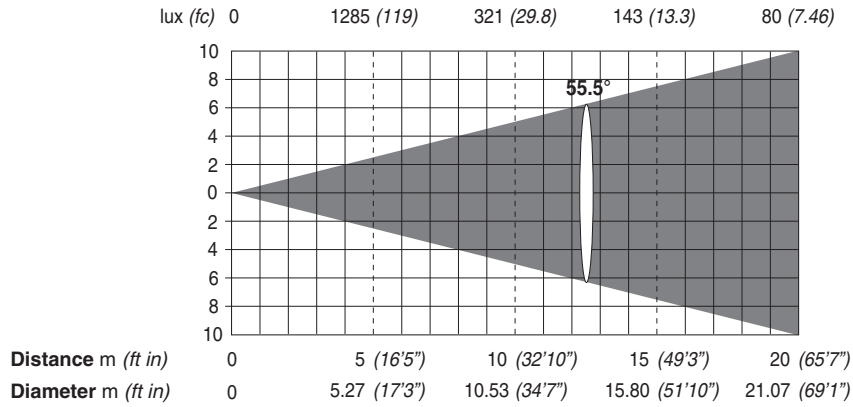

**ALPHA PROFILE 800 "ST"**

**Minimum Zoom (11°)**

**Minimum Zoom with Frost (13.7°)**

**Maximum Zoom (55.5°)**

**Maximum Zoom with Frost (55.5°)**

**Minimum Zoom in extra-run (7.6°)**

**Minimum Zoom in extra-run with Frost (12.6°)**