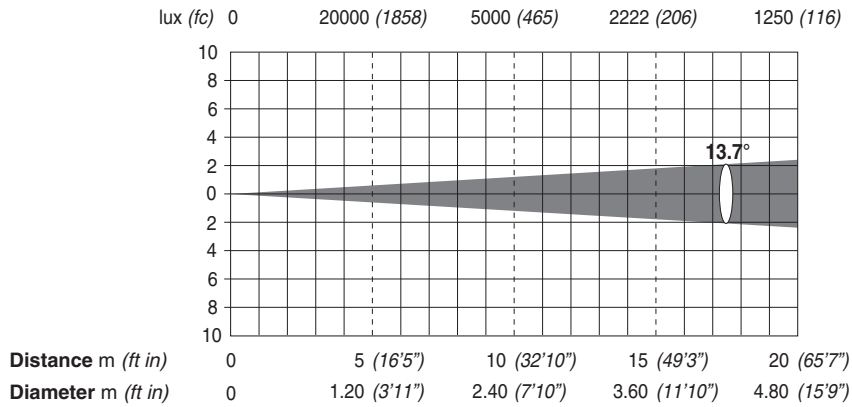

ALPHA PROFILE 700

FULL POWER MODE (700W)

Minimum Zoom (11°) - 700 W

Minimum Zoom with Frost (13,7°) - 700 W

Maximum Zoom (55,5°) - 700W

Maximum Zoom with Frost (55,5°) - 700W

Minimum Zoom in extra-run (7,6°) - 700W

Minimum Zoom in extra-run with Frost (7,6°) - 700W

400W POWER MODE

Minimum Zoom (11°) - 400 W

Minimum Zoom with Frost (13,7°) - 400 W

Maximum Zoom (55,5°) - 400W

Maximum Zoom with Frost (55,5°) - 400W

Minimum Zoom in extra-run (7,6°) - 400W

Minimum Zoom in extra-run with Frost (7,6°) - 400W