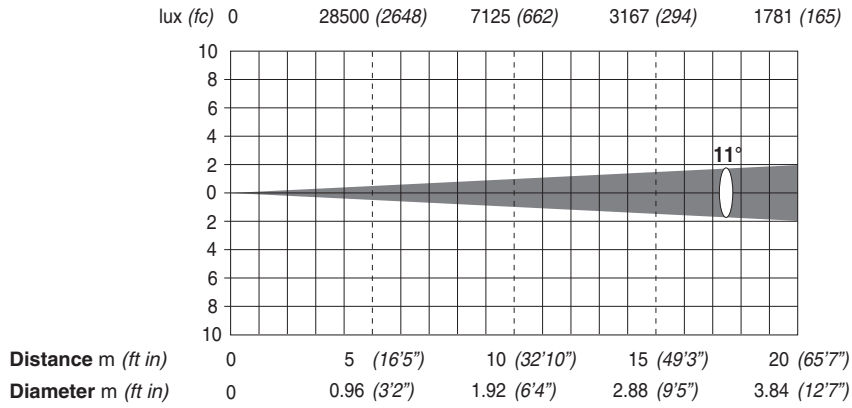

ALPHA PROFILE 700

FULL POWER MODE (700W)

Minimum Zoom (11°) - 700 W

Minimum Zoom with Frost (13,7°) - 700 W

Maximum Zoom (55,5°) - 700W

Maximum Zoom with Frost (55,5°) - 700W

Minimum Zoom in extra-run (7,6°) - 700W

Minimum Zoom in extra-run with Frost (7,6°) - 700W

400W POWER MODE

Minimum Zoom (11°) - 400 W

Minimum Zoom with Frost (13,7°) - 400 W

Maximum Zoom (55,5°) - 400W

Maximum Zoom with Frost (55,5°) - 400W

Minimum Zoom in extra-run (7,6°) - 400W

Minimum Zoom in extra-run with Frost (7,6°) - 400W