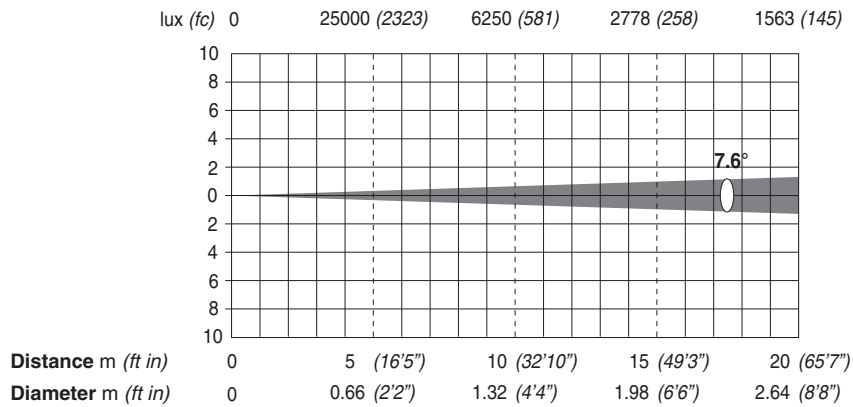

ALPHA PROFILE 700

FULL POWER MODE (700W)

Minimum Zoom (11°) - 700 W

Minimum Zoom with Frost (13,7°) - 700 W

Maximum Zoom (55,5°) - 700W

Maximum Zoom with Frost (55,5°) - 700W

Minimum Zoom in extra-run (7,6°) - 700W

Minimum Zoom in extra-run with Frost (7,6°) - 700W

400W POWER MODE

Minimum Zoom (11°) - 400 W

Minimum Zoom with Frost (13,7°) - 400 W

Maximum Zoom (55,5°) - 400W

Maximum Zoom with Frost (55,5°) - 400W

Minimum Zoom in extra-run (7,6°) - 400W

Minimum Zoom in extra-run with Frost (7,6°) - 400W