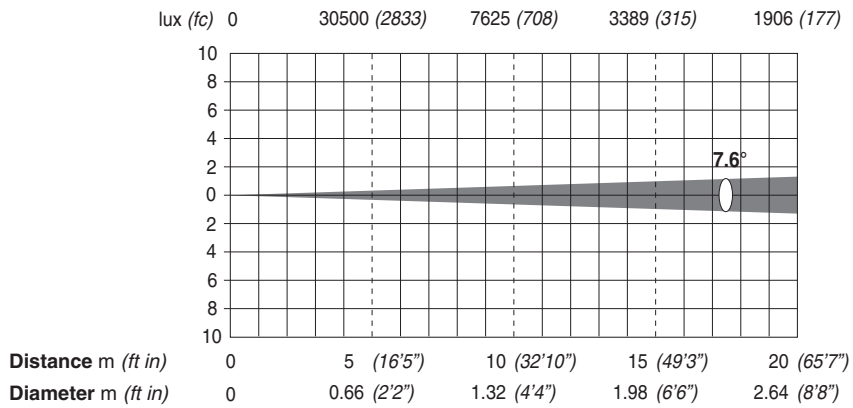

ALPHA PROFILE 700

FULL POWER MODE (700W)

Minimum Zoom (11°) - 700 W

Minimum Zoom with Frost (13,7°) - 700 W

Maximum Zoom (55,5°) - 700W

Maximum Zoom with Frost (55,5°) - 700W

Minimum Zoom in extra-run (7,6°) - 700W

Minimum Zoom in extra-run with Frost (7,6°) - 700W

400W POWER MODE

Minimum Zoom (11°) - 400 W

Minimum Zoom with Frost (13,7°) - 400 W

Maximum Zoom (55,5°) - 400W

Maximum Zoom with Frost (55,5°) - 400W

Minimum Zoom in extra-run (7,6°) - 400W

Minimum Zoom in extra-run with Frost (7,6°) - 400W