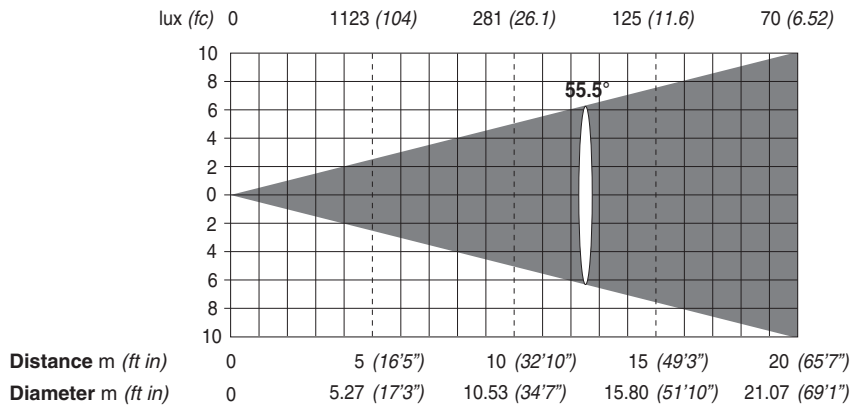

ALPHA PROFILE 700

FULL POWER MODE (700W)

Minimum Zoom (11°) - 700 W

Minimum Zoom with Frost (13,7°) - 700 W

Maximum Zoom (55,5°) - 700W

Maximum Zoom with Frost (55,5°) - 700W

Minimum Zoom in extra-run (7,6°) - 700W

Minimum Zoom in extra-run with Frost (7,6°) - 700W

400W POWER MODE

Minimum Zoom (11°) - 400 W

Minimum Zoom with Frost (13,7°) - 400 W

Maximum Zoom (55,5°) - 400W

Maximum Zoom with Frost (55,5°) - 400W

Minimum Zoom in extra-run (7,6°) - 400W

Minimum Zoom in extra-run with Frost (7,6°) - 400W