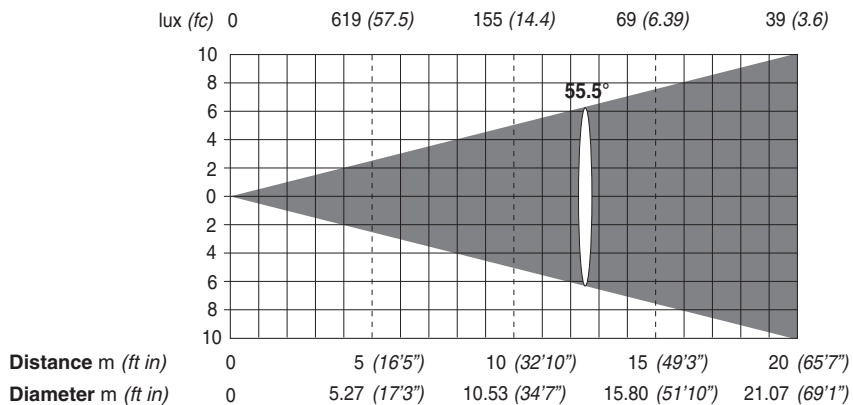

ALPHA PROFILE 700

FULL POWER MODE (700W)

Minimum Zoom (11°) - 700 W

Minimum Zoom with Frost (13,7°) - 700 W

Maximum Zoom (55,5°) - 700W

Maximum Zoom with Frost (55,5°) - 700W

Minimum Zoom in extra-run (7,6°) - 700W

Minimum Zoom in extra-run with Frost (7,6°) - 700W

400W POWER MODE

Minimum Zoom (11°) - 400 W

Minimum Zoom with Frost (13,7°) - 400 W

Maximum Zoom (55,5°) - 400W

Maximum Zoom with Frost (55,5°) - 400W

Minimum Zoom in extra-run (7,6°) - 400W

Minimum Zoom in extra-run with Frost (7,6°) - 400W