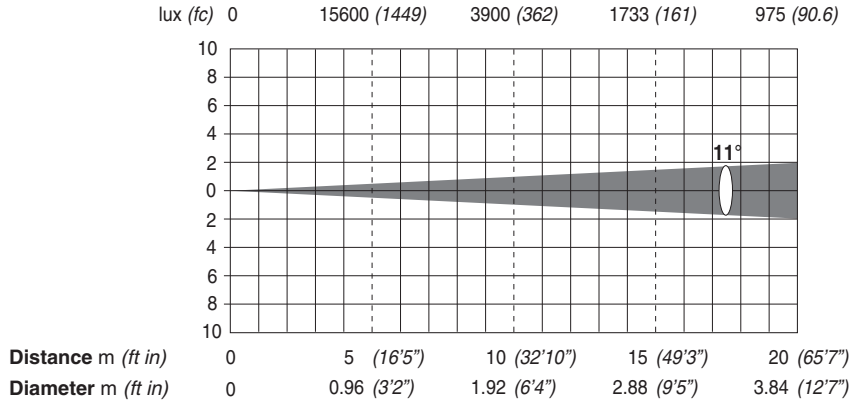

ALPHA PROFILE 700

FULL POWER MODE (700W)

Minimum Zoom (11°) - 700 W

Minimum Zoom with Frost (13,7°) - 700 W

Maximum Zoom (55,5°) - 700W

Maximum Zoom with Frost (55,5°) - 700W

Minimum Zoom in extra-run (7,6°) - 700W

Minimum Zoom in extra-run with Frost (7,6°) - 700W

400W POWER MODE

Minimum Zoom (11°) - 400 W

Minimum Zoom with Frost (13,7°) - 400 W

Maximum Zoom (55,5°) - 400W

Maximum Zoom with Frost (55,5°) - 400W

Minimum Zoom in extra-run (7,6°) - 400W

Minimum Zoom in extra-run with Frost (7,6°) - 400W