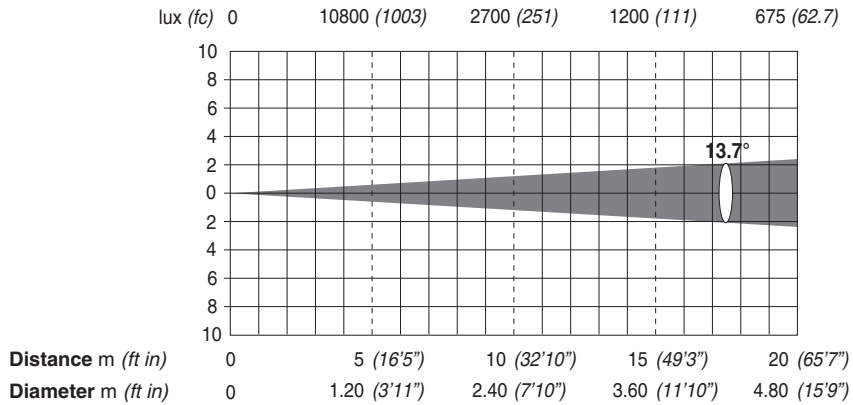

ALPHA PROFILE 700

FULL POWER MODE (700W)

Minimum Zoom (11°) - 700 W

Minimum Zoom with Frost (13,7°) - 700 W

Maximum Zoom (55,5°) - 700W

Maximum Zoom with Frost (55,5°) - 700W

Minimum Zoom in extra-run (7,6°) - 700W

Minimum Zoom in extra-run with Frost (7,6°) - 700W

400W POWER MODE

Minimum Zoom (11°) - 400 W

Minimum Zoom with Frost (13,7°) - 400 W

Maximum Zoom (55,5°) - 400W

Maximum Zoom with Frost (55,5°) - 400W

Minimum Zoom in extra-run (7,6°) - 400W

Minimum Zoom in extra-run with Frost (7,6°) - 400W