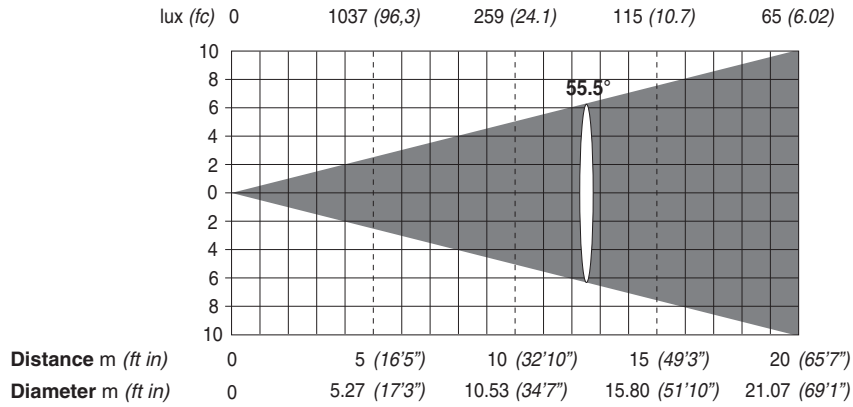

ALPHA PROFILE 700

FULL POWER MODE (700W)

Minimum Zoom (11°) - 700 W

Minimum Zoom with Frost (13,7°) - 700 W

Maximum Zoom (55,5°) - 700W

Maximum Zoom with Frost (55,5°) - 700W

Minimum Zoom in extra-run (7,6°) - 700W

Minimum Zoom in extra-run with Frost (7,6°) - 700W

400W POWER MODE

Minimum Zoom (11°) - 400 W

Minimum Zoom with Frost (13,7°) - 400 W

Maximum Zoom (55,5°) - 400W

Maximum Zoom with Frost (55,5°) - 400W

Minimum Zoom in extra-run (7,6°) - 400W

Minimum Zoom in extra-run with Frost (7,6°) - 400W