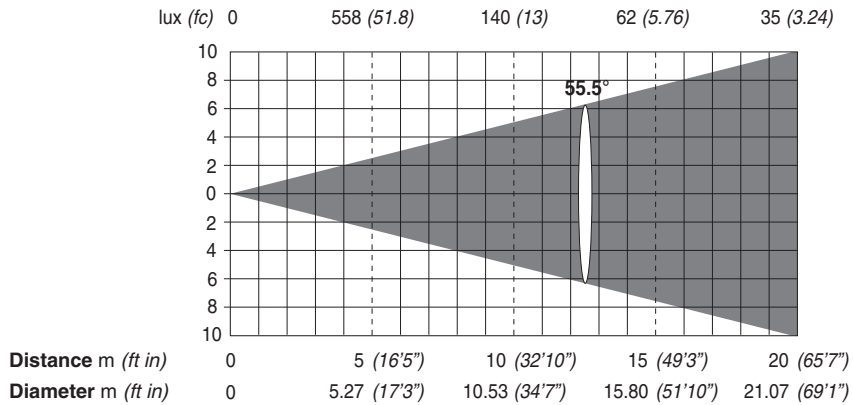

ALPHA PROFILE 700

FULL POWER MODE (700W)

Minimum Zoom (11°) - 700 W

Minimum Zoom with Frost (13,7°) - 700 W

Maximum Zoom (55,5°) - 700W

Maximum Zoom with Frost (55,5°) - 700W

Minimum Zoom in extra-run (7,6°) - 700W

Minimum Zoom in extra-run with Frost (7,6°) - 700W

400W POWER MODE

Minimum Zoom (11°) - 400 W

Minimum Zoom with Frost (13,7°) - 400 W

Maximum Zoom (55,5°) - 400W

Maximum Zoom with Frost (55,5°) - 400W

Minimum Zoom in extra-run (7,6°) - 400W

Minimum Zoom in extra-run with Frost (7,6°) - 400W