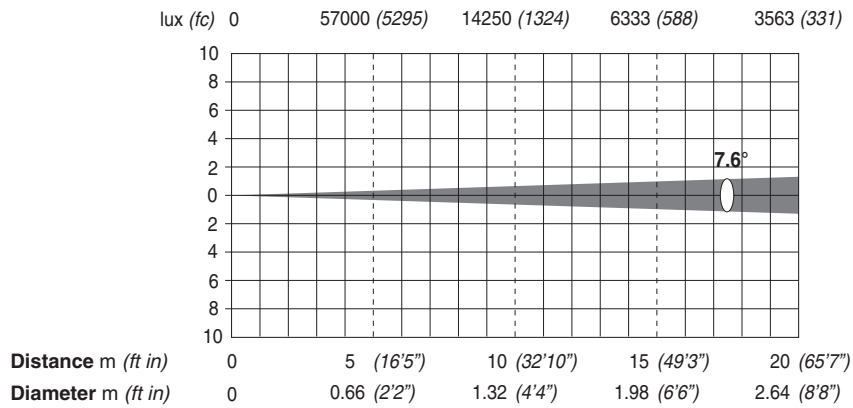

ALPHA PROFILE 700

FULL POWER MODE (700W)

Minimum Zoom (11°) - 700 W

Minimum Zoom with Frost (13,7°) - 700 W

Maximum Zoom (55,5°) - 700W

Maximum Zoom with Frost (55,5°) - 700W

Minimum Zoom in extra-run (7,6°) - 700W

Minimum Zoom in extra-run with Frost (7,6°) - 700W

400W POWER MODE

Minimum Zoom (11°) - 400 W

Minimum Zoom with Frost (13,7°) - 400 W

Maximum Zoom (55,5°) - 400W

Maximum Zoom with Frost (55,5°) - 400W

Minimum Zoom in extra-run (7,6°) - 400W

Minimum Zoom in extra-run with Frost (7,6°) - 400W