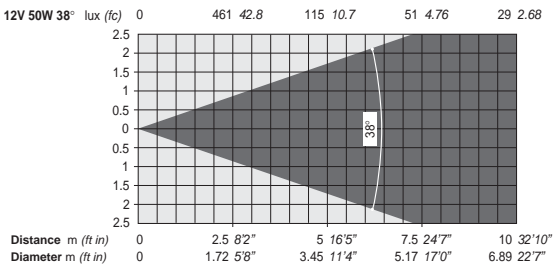

Decostar 51 IRC 10°

Decostar 51 IRC 10° With gobo holder and 1:2.8/90 mm lens (15.7°)

Decostar 51 IRC 24°

Decostar 51 IRC 38°

Decostar 51 IRC 60°