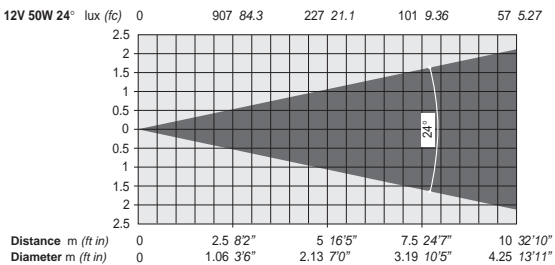

Decostar 51 IRC 10°

Decostar 51 IRC 10° With gobo holder and 1:2.8/90 mm lens (15.7°)

Decostar 51 IRC 24°

Decostar 51 IRC 38°

Decostar 51 IRC 60°