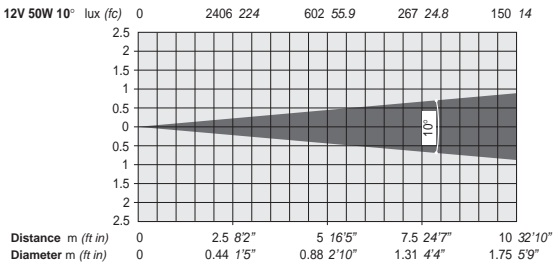

Decostar 51 IRC 10°

Decostar 51 IRC 10° With gobo holder and 1:2.8/90 mm lens (15.7°)

Decostar 51 IRC 24°

Decostar 51 IRC 38°

Decostar 51 IRC 60°