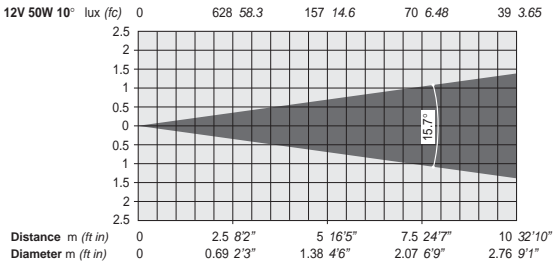

Decostar 51 IRC 10°

Decostar 51 IRC 10° With gobo holder and 1:2.8/90 mm lens (15.7°)

Decostar 51 IRC 24°

Decostar 51 IRC 38°

Decostar 51 IRC 60°